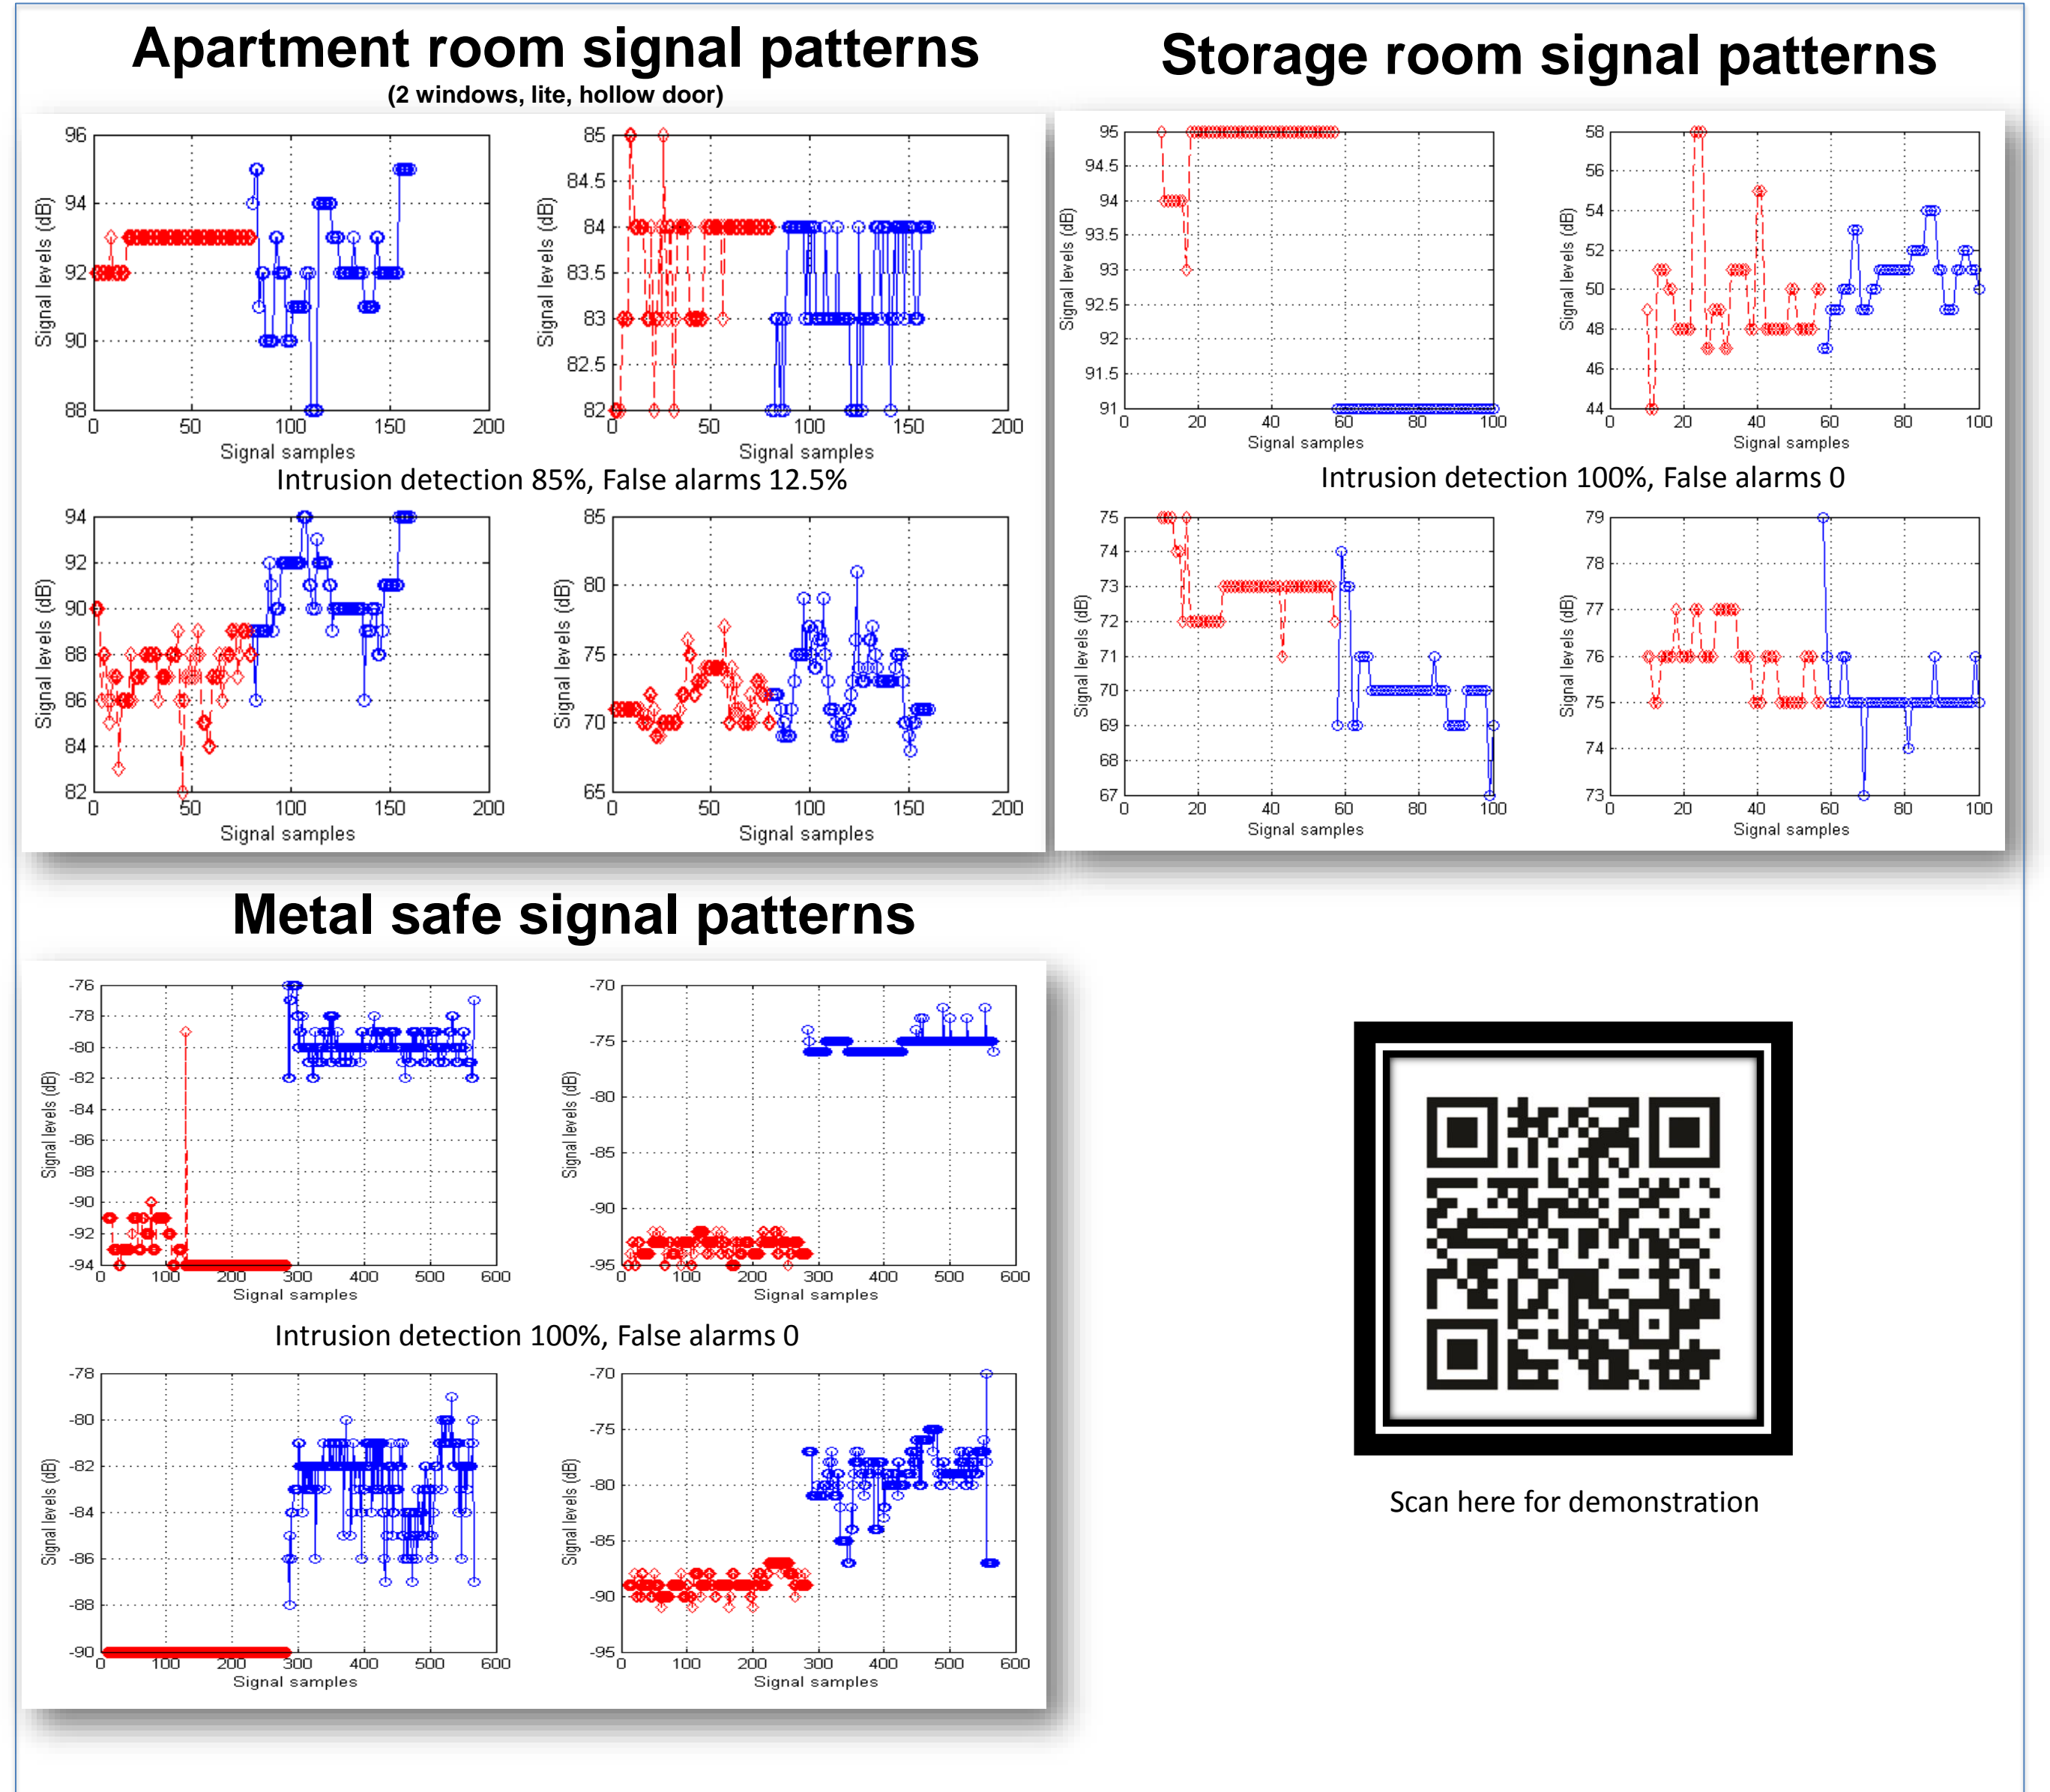

Wi-Fi BASED INTRUDERS DETECTION DEVICE

PI 2015700856

NEED

- **38,877** criminal cases reported between January to April 2016, burglary cases is the most reported. Some of them became more serious cases (eg. murder, rape etc.)
- **600,000 Laptop lost annually** and 97% never recovered.
- Current alarm system is too expensive with costly installation work (eg. Wall drilling, wiring etc.). **RM 2000/year** minimum cost of home security system
- Current alarm system is **not portable**. Hence, not suitable for tenants and travellers.

APPROACH

- Alarm is triggered based on Wi-Fi signal pattern.

1. Calibration

2. Detection

3. Notify

BENEFITS/ADVANTAGES

- Save money
- Portable
- Three second easy installation.
- Wider coverage area .
- Real time Monitoring through Smart Phone
- It does not require many devices / sensors to protect one space

Silver Medal Award (WiC 2015), Seoul, Korea

COMPETITORS

Details	Tattletale	ADT	Juggerjer
Portable	Yes	No	Yes
Easy Installation	No	No	Yes
Notification	SMS	SMS	Mobile apps
Detection Technology	Motion	Motion & magnetic Sensor	Wi-Fi Signal
Coverage	180°	180°	360°
Minimum price (RM)	1756.00	1099.00	170.00*