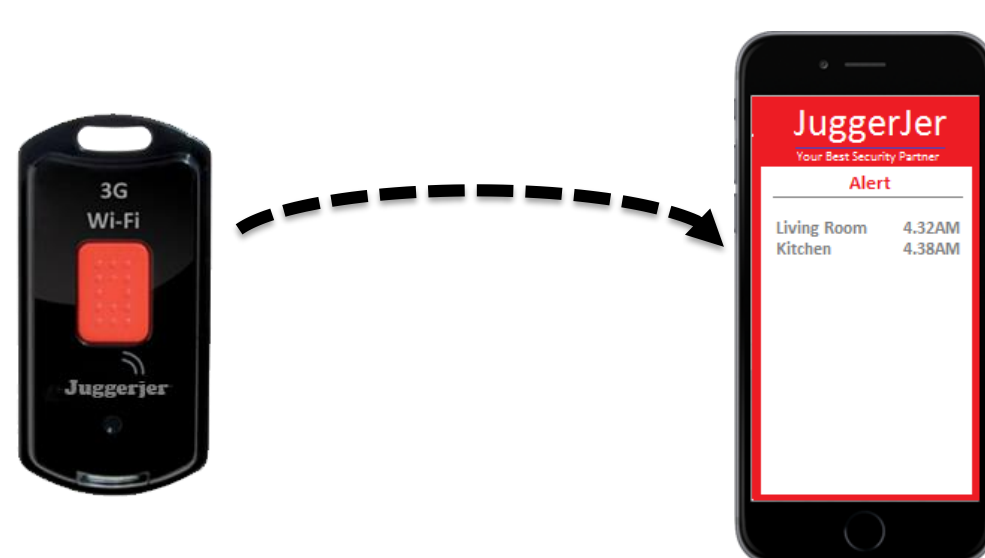

APPROACH

- Alarm is triggered based on Wi-Fi signal pattern.

1. Calibration

2. Detection

3. Notify

BENEFITS/ADVANTAGES

- Save money
- Portable
- Three second easy installation.
- Wider coverage area .
- Real time Monitoring through Smart Phone
- It does not require many devices / sensors to protect one space

Silver Medal Award (WiC 2015), Seoul, Korea

COMPETITORS

Details	Tattletale	ADT	Juggerjer
Portable	Yes	No	Yes
Easy Installation	No	No	Yes
Notification	SMS	SMS	Mobile apps
Detection Technology	Motion	Motion & magnetic Sensor	Wi-Fi Signal
Coverage	180°	180°	360°
Minimum price (RM)	1756.00	1099.00	170.00*