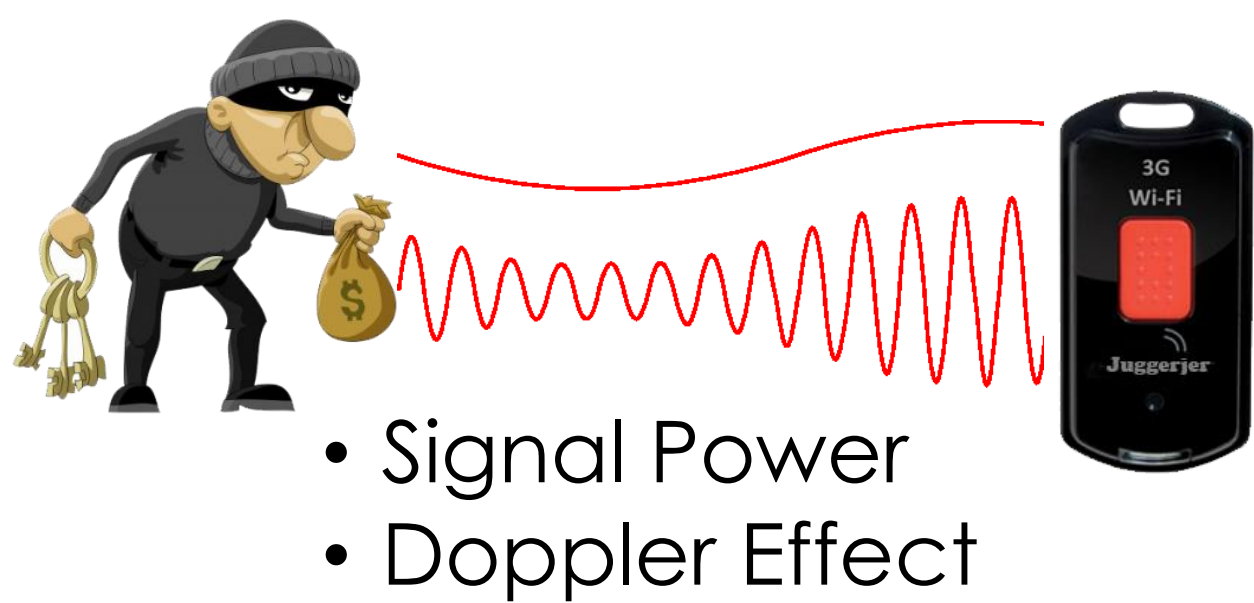

Wi-Fi BASED INTRUDERS DETECTION DEVICE

PI 2015700856

NEED

- **38,877** criminal cases reported between January to April 2016, burglary cases is the most reported. Some of them became more serious cases (eg. murder, rape etc.)
- **600,000 Laptop lost annually** and 97% never recovered.
- Current alarm system is too expensive with costly installation work (eg. Wall drilling, wiring etc.). **RM 2000/year** minimum cost of home security system
- Current alarm system is **not portable**. Hence, not suitable for tenants and travellers.

APPROACH

- Alarm is triggered based on Wi-Fi signal pattern.

1. Calibration

2. Detection

3. Notify

BENEFITS/ADVANTAGES

- Save money
- Portable
- Three second easy installation.
- Wider coverage area .
- Real time Monitoring through Smart Phone
- It does not require many devices / sensors to protect one space

Silver Medal Award (WiC 2015), Seoul, Korea

COMPETITORS

Details	Tattletale	ADT	Juggerjer
Portable	Yes	No	Yes
Easy Installation	No	No	Yes
Notification	SMS	SMS	Mobile apps
Detection Technology	Motion	Motion & magnetic Sensor	Wi-Fi Signal
Coverage	180°	180°	360°
Minimum price (RM)	1756.00	1099.00	170.00*